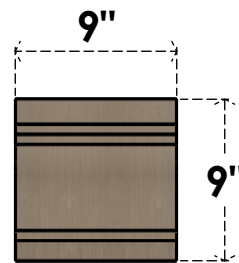

ITEM NUMBER: CORU09X09X09PECRCPR

9"W X 9"D X 9"H SERIES 1 WIDE PESCADERO ROUGH CEDAR TIMBERTHANE FAUX WOOD CORBEL, PRIMED

SIDE PROFILE

FRONT PROFILE

ISOMETRIC

EKENA MILLWORK
2300 WEST MAIN ST.
CLARKSVILLE, TX 75426
TOLL FREE: 866-607-0453
WWW.EKENAMILLWORK.COM

NOTES

1. INSTALLATION TO BE COMPLETED IN ACCORDANCE WITH MANUFACTURER'S SPECIFICATIONS.
2. DRAWING MAY NOT BE TO SCALE
3. THIS DRAWING IS INTENDED FOR DESIGN AND PLANNING PURPOSES ONLY.
4. ALL INFORMATION CONTAINED HEREIN WAS CURRENT AT THE TIME OF DEVELOPMENT BUT MUST BE REVIEWED AND APPROVED BY THE PRODUCT MANUFACTURER TO BE CONSIDERED ACCURATE.
5. TIMBERTHANE ARCHITECTURAL PRODUCTS ARE MADE FROM HIGH DENSITY URETHANE AND COME FACTORY PRIMED