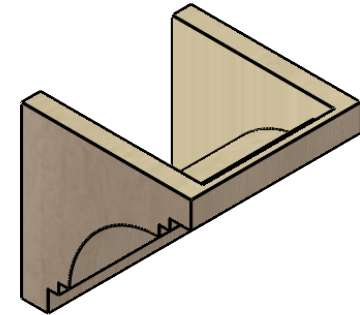

ITEM NUMBER: CORU09X09X09PECRCPR

9"W X 9"D X 9"H SERIES 1 WIDE PESCADERO ROUGH CEDAR TIMBERTHANE FAUX WOOD CORBEL, PRIMED

SIDE PROFILE

FRONT PROFILE

ISOMETRIC

EKENA MILLWORK
2300 WEST MAIN ST.
CLARKSVILLE, TX 75426
TOLL FREE: 866-607-0453
WWW.EKENAMILLWORK.COM

NOTES

1. INSTALLATION TO BE COMPLETED IN ACCORDANCE WITH MANUFACTURER'S SPECIFICATIONS.
2. DRAWING MAY NOT BE TO SCALE
3. THIS DRAWING IS INTENDED FOR DESIGN AND PLANNING PURPOSES ONLY.
4. ALL INFORMATION CONTAINED HEREIN WAS CURRENT AT THE TIME OF DEVELOPMENT BUT MUST BE REVIEWED AND APPROVED BY THE PRODUCT MANUFACTURER TO BE CONSIDERED ACCURATE.
5. TIMBERTHANE ARCHITECTURAL PRODUCTS ARE MADE FROM HIGH DENSITY URETHANE AND COME FACTORY PRIMED