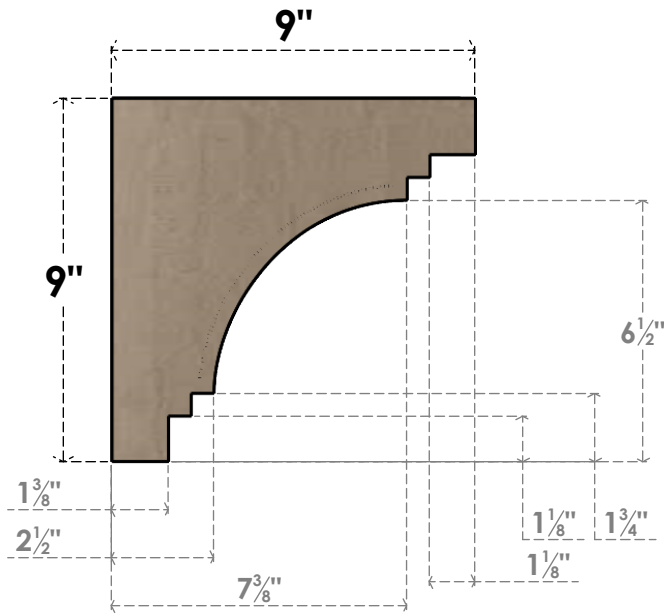

ITEM NUMBER: CORU09X09X09PECRCPR

9"W X 9"D X 9"H SERIES 1 WIDE PESCADERO ROUGH CEDAR TIMBERTHANE FAUX WOOD CORBEL, PRIMED

SIDE PROFILE

FRONT PROFILE

ISOMETRIC

EKENA MILLWORK
2300 WEST MAIN ST.
CLARKSVILLE, TX 75426
TOLL FREE: 866-607-0453
WWW.EKENAMILLWORK.COM

NOTES

1. INSTALLATION TO BE COMPLETED IN ACCORDANCE WITH MANUFACTURER'S SPECIFICATIONS.
2. DRAWING MAY NOT BE TO SCALE
3. THIS DRAWING IS INTENDED FOR DESIGN AND PLANNING PURPOSES ONLY.
4. ALL INFORMATION CONTAINED HEREIN WAS CURRENT AT THE TIME OF DEVELOPMENT BUT MUST BE REVIEWED AND APPROVED BY THE PRODUCT MANUFACTURER TO BE CONSIDERED ACCURATE.
5. TIMBERTHANE ARCHITECTURAL PRODUCTS ARE MADE FROM HIGH DENSITY URETHANE AND COME FACTORY PRIMED